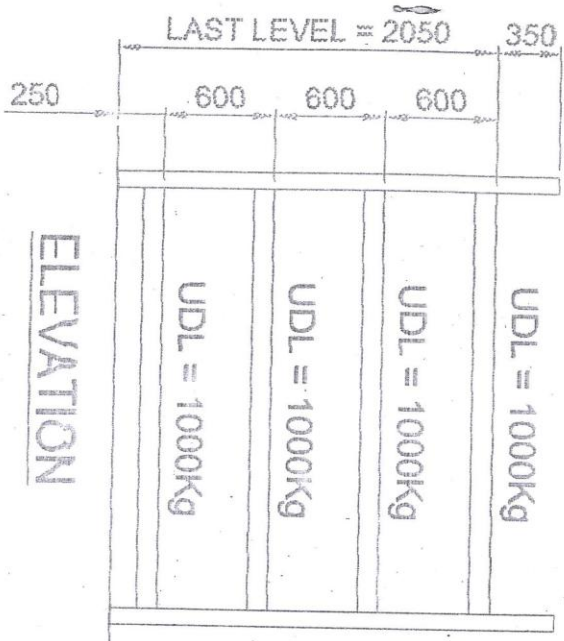

PLAN

ALL LEVEL WITH DECKING PANEL

STARTER BAY :- 4 NOS.

ELEVATION

SIDE VIEW