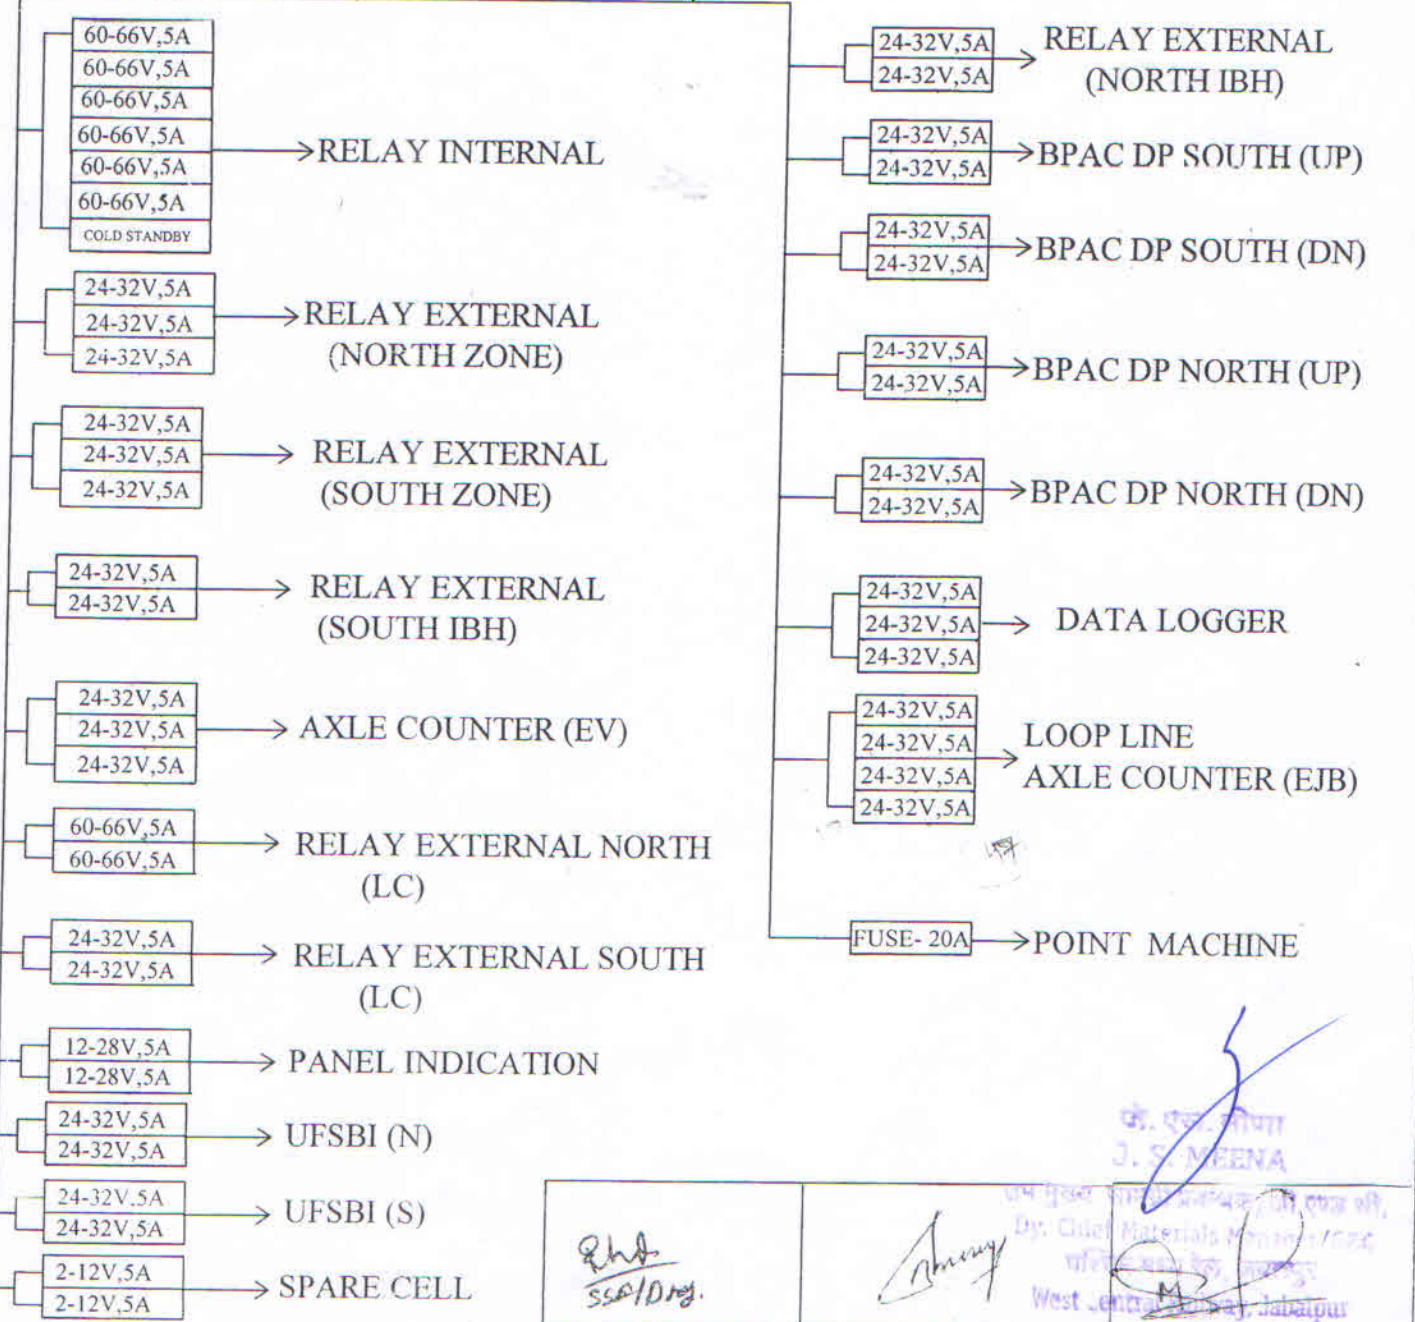

48200024

5650NS2

Pg 01

### POWER SUPPLY PLAN FOR GOH/RLK/LNR/TLZ STATION.

ASM-INDICATION

 SSS/Dmg.	 ADSTE/C/KOTA	 DY.CSTE/C/KOTA
SSE/SIG/C/KOTA	ADSTE/C/KOTA	DY.CSTE/C/KOTA

क. एस. शिवा  
 J. S. MEENA  
 Dy. Chief Materials Manager/CST  
 West Central Railway, Jabalpur