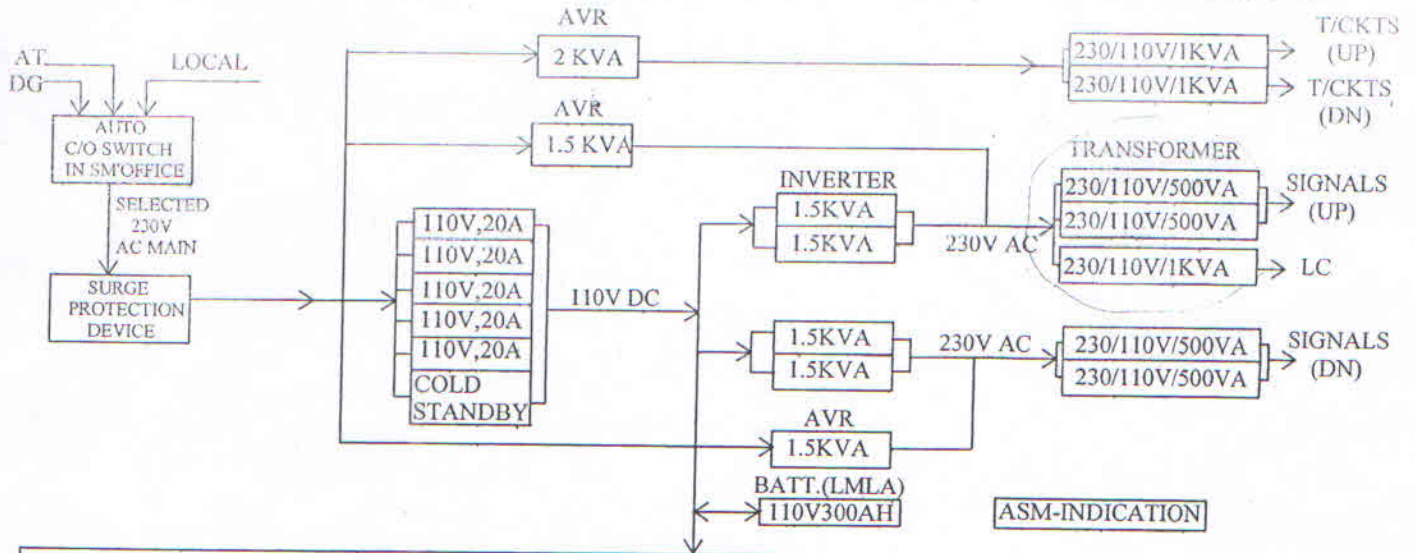

48200024

5650NS2

Pg 01

### POWER SUPPLY PLAN FOR GOH/RLK/LNR/TLZ STATION.

ASM-INDICATION

 SSS/Dmg.	 ADSTE/C/KOTA	 DY.CSTE/C/KOTA
SSE/SIG/C/KOTA	ADSTE/C/KOTA	DY.CSTE/C/KOTA

क. एस. शिवा  
 J. S. MEENA  
 Dy. Chief Materials Manager/CST  
 West Central Railway, Jabalpur