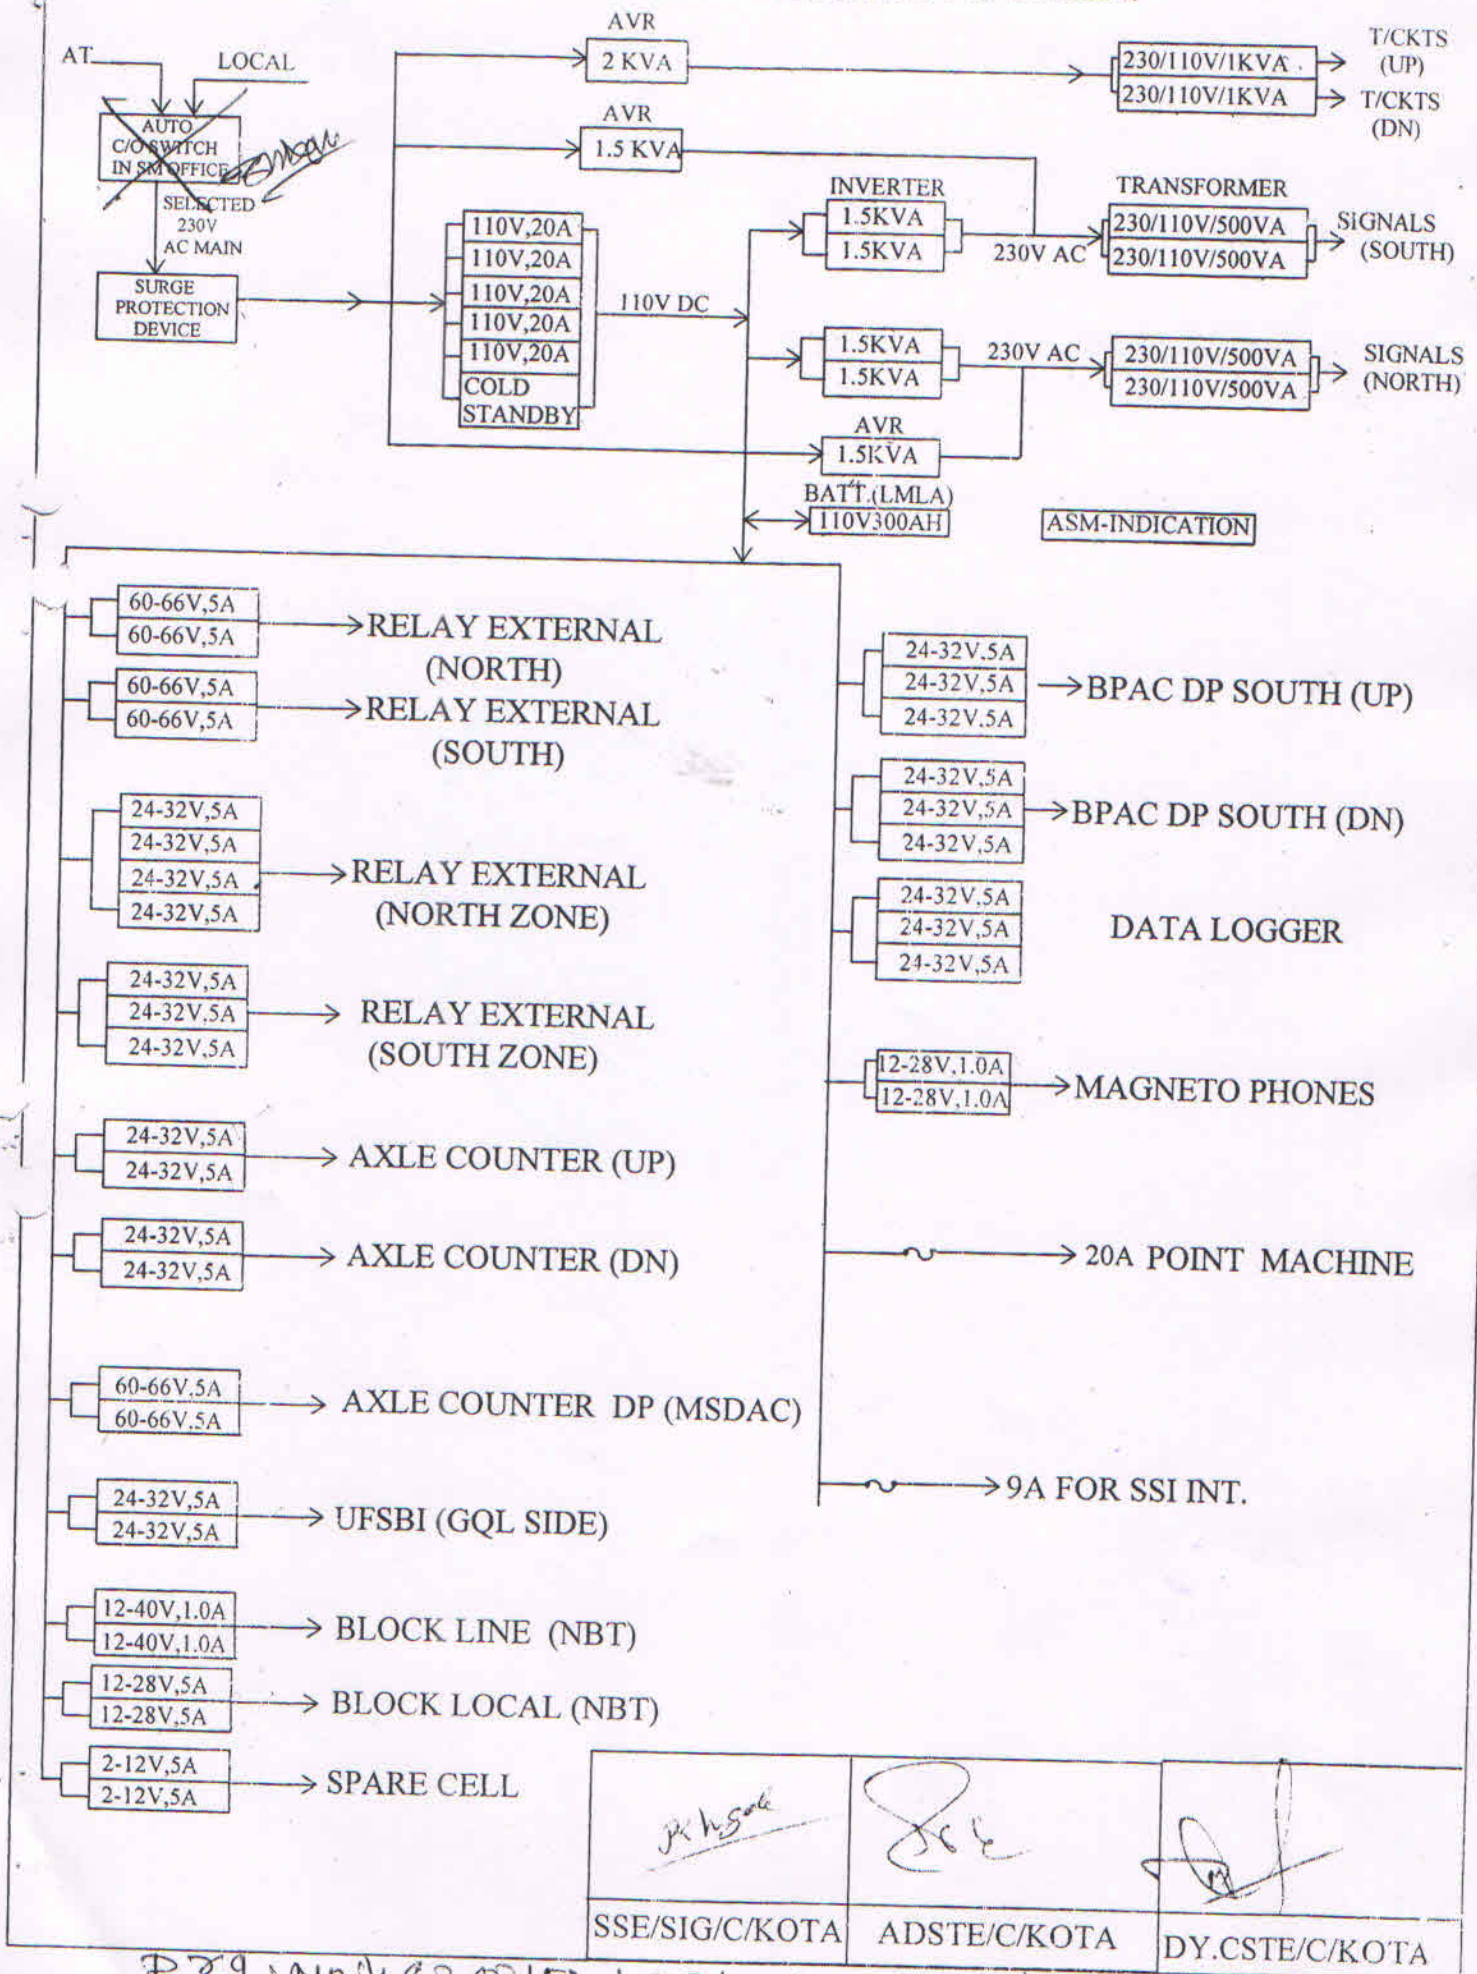

PL NO-5698 NS 6

(Indent No-48200152)

477

POWER SUPPLY PLAN FOR KOTA 'C' CABIN.

Fig. No. 48200152-KTT/C/KOTA/1/6