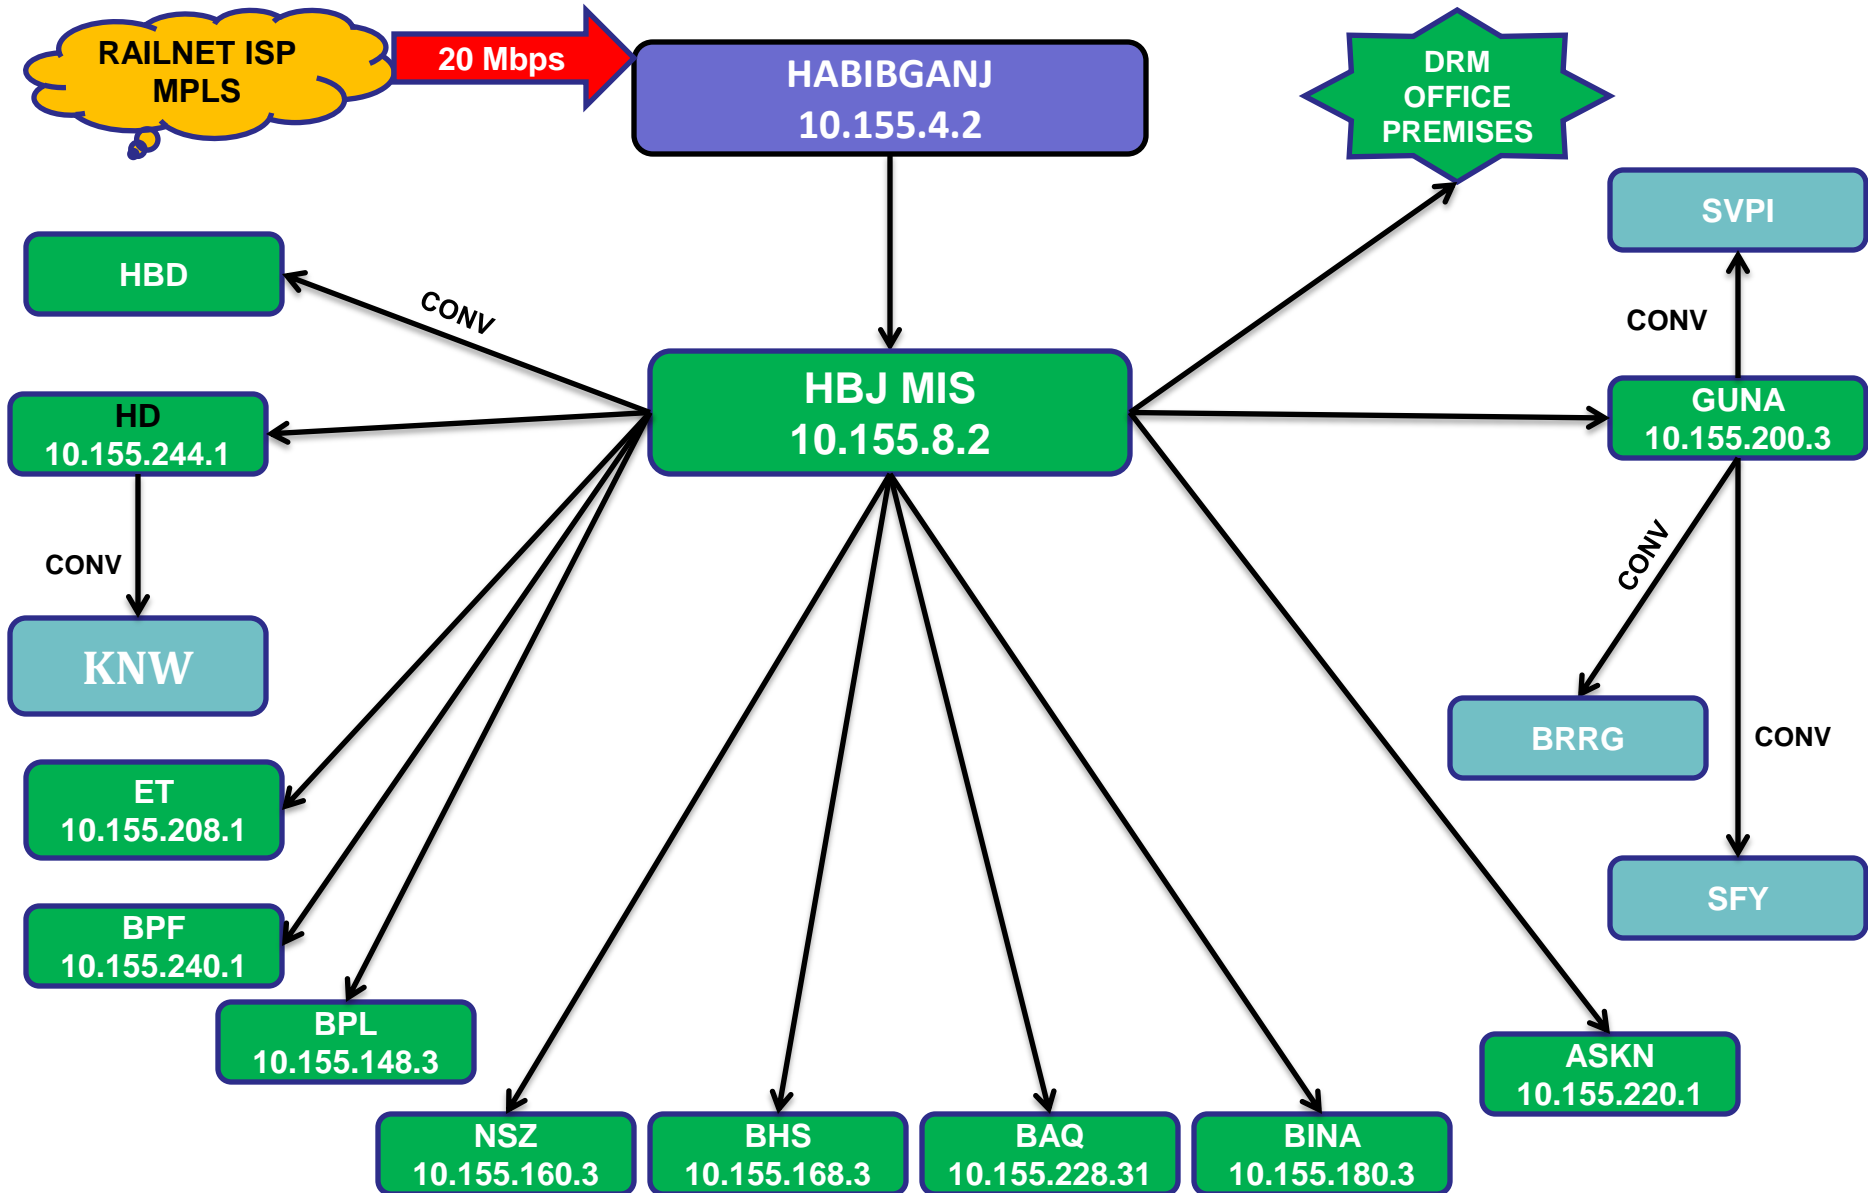

RAILNET DIAGRAM OF BHOPAL DIVISION AS ON 01.03.2016

FOIS NETWORK LAYOUT OF BPL DIVISION