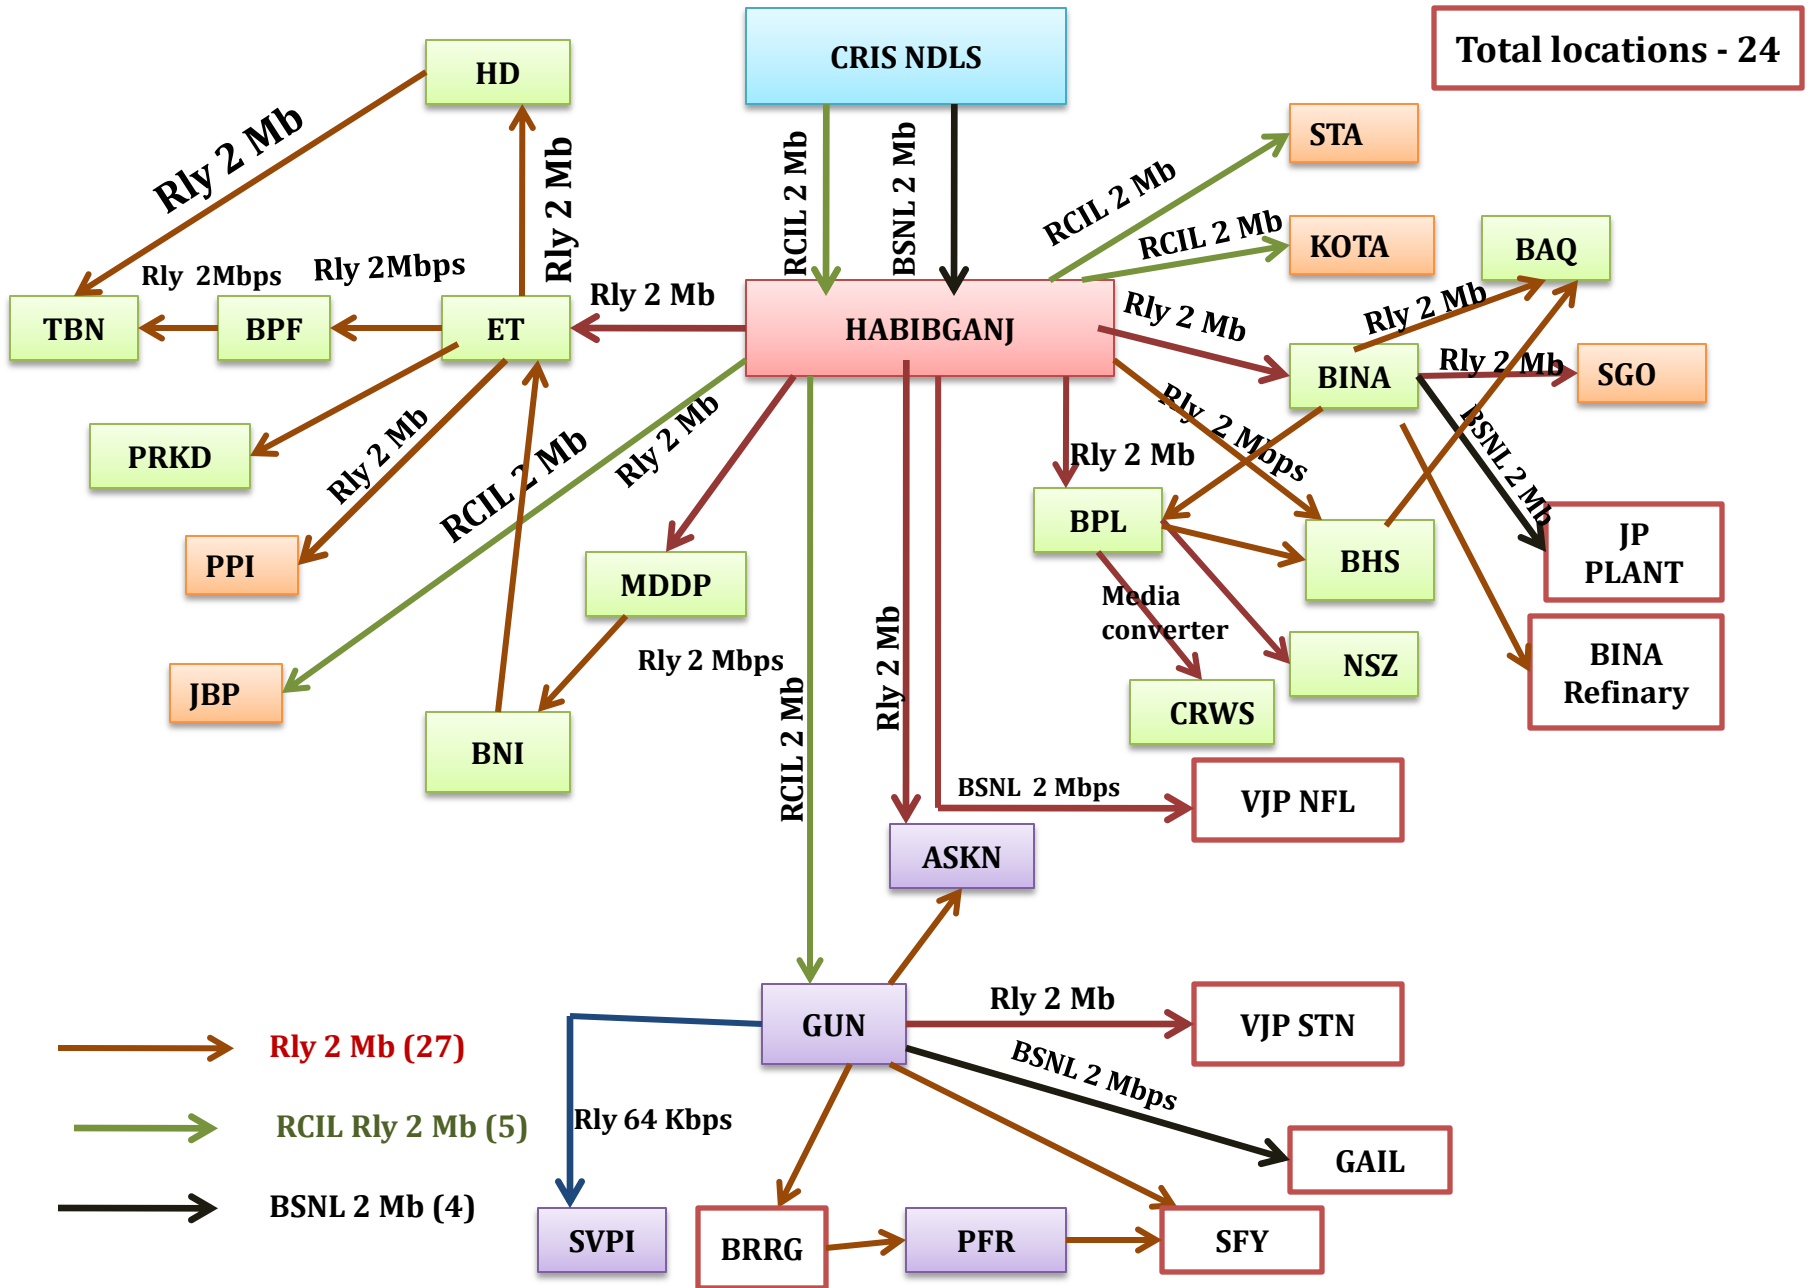

BHOPAL DIVISION EXCHANGE CONNECTIVITY DIAGRAM

(As on 01.04.19)

- Other Divisional HQ EXCH
- BPL Division HQ EXCH
- Divisional EXCH

FOIS NETWORK LAYOUT OF BPL DIVISION AS ON 0102.2019

RAILNET DIAGRAM OF BHOPAL DIVISION AS ON 01.02.2019