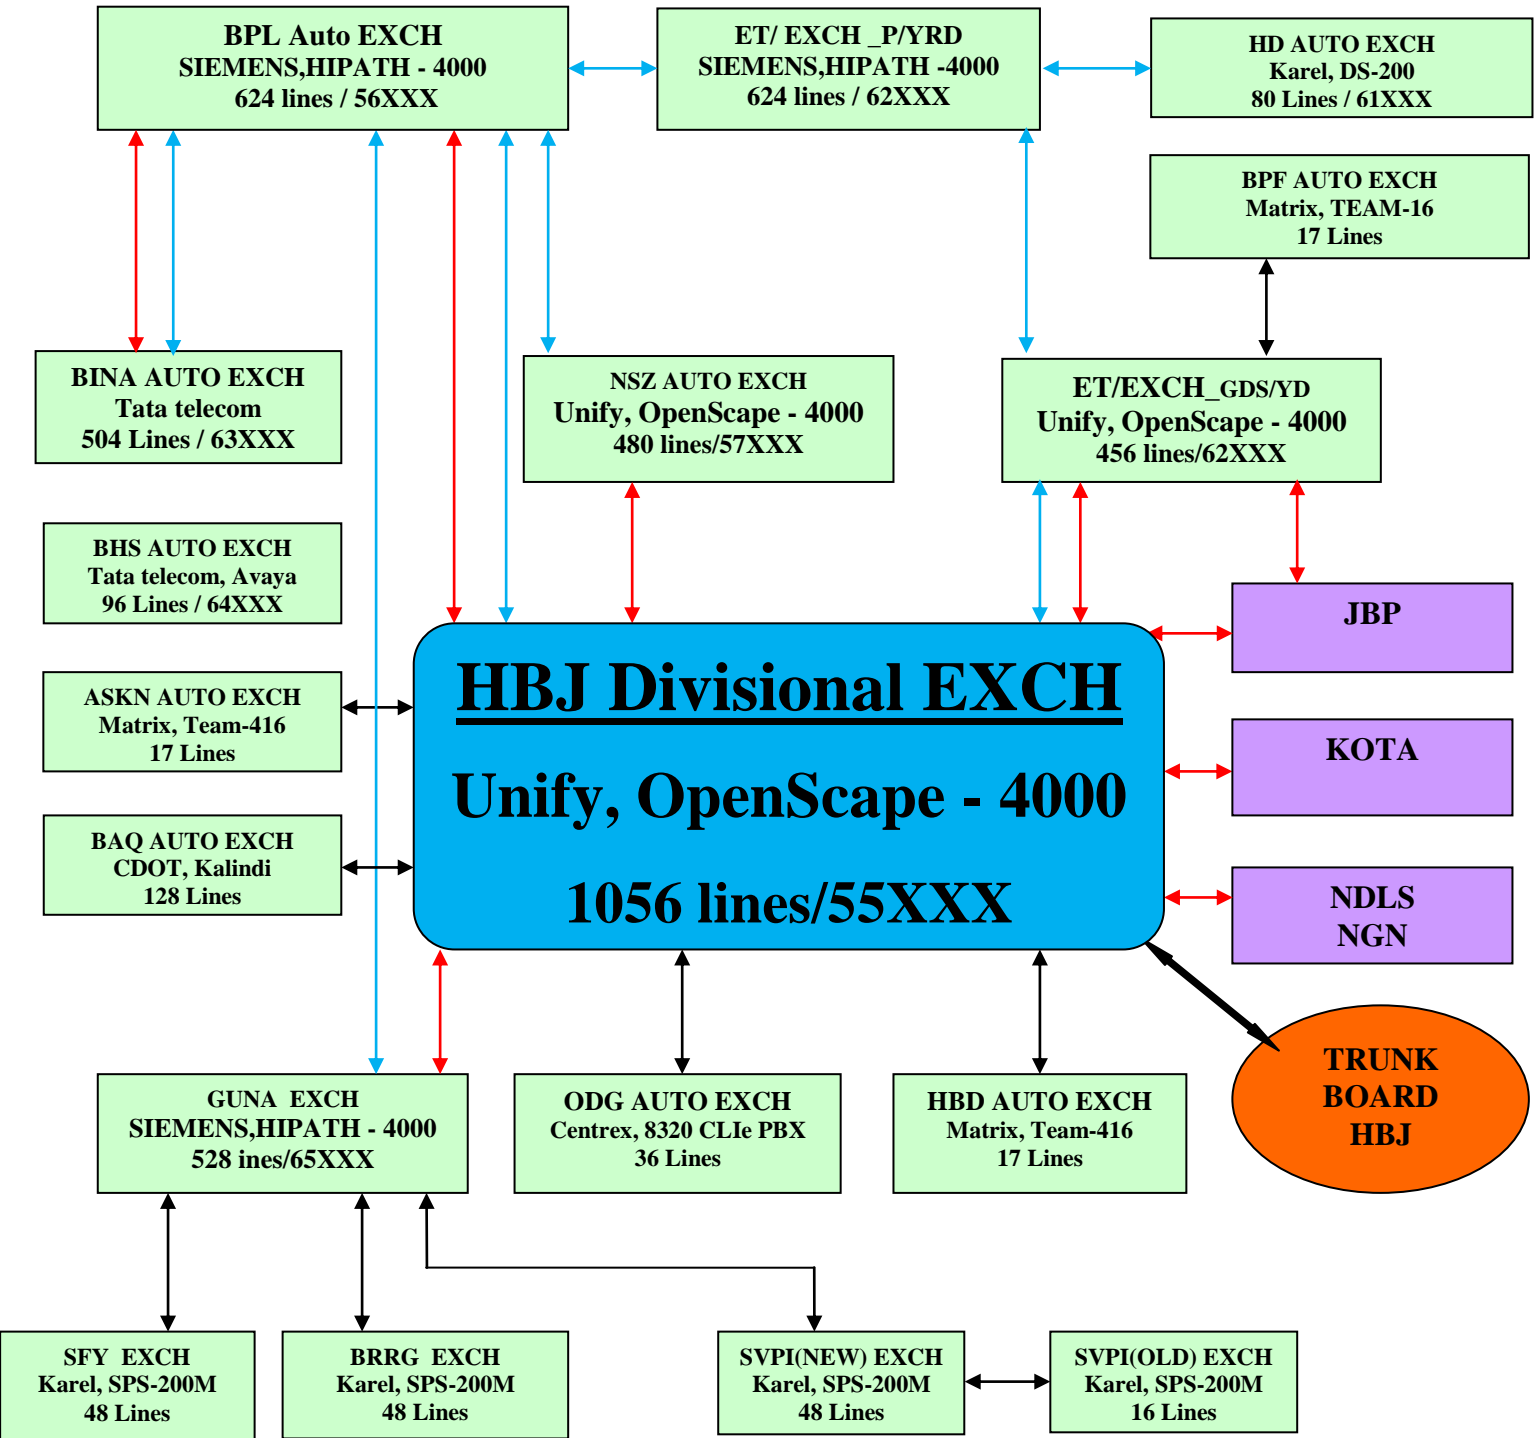

BHOPAL DIVISION EXCHANGE CONNECTIVITY DIAGRAM

(As on 01.04.19)

- Other Divisional HQ EXCH
- BPL Division HQ EXCH
- Divisional EXCH

FOIS NETWORK LAYOUT OF BPL DIVISION AS ON 0102.2019

RAILNET DIAGRAM OF BHOPAL DIVISION AS ON 01.02.2019